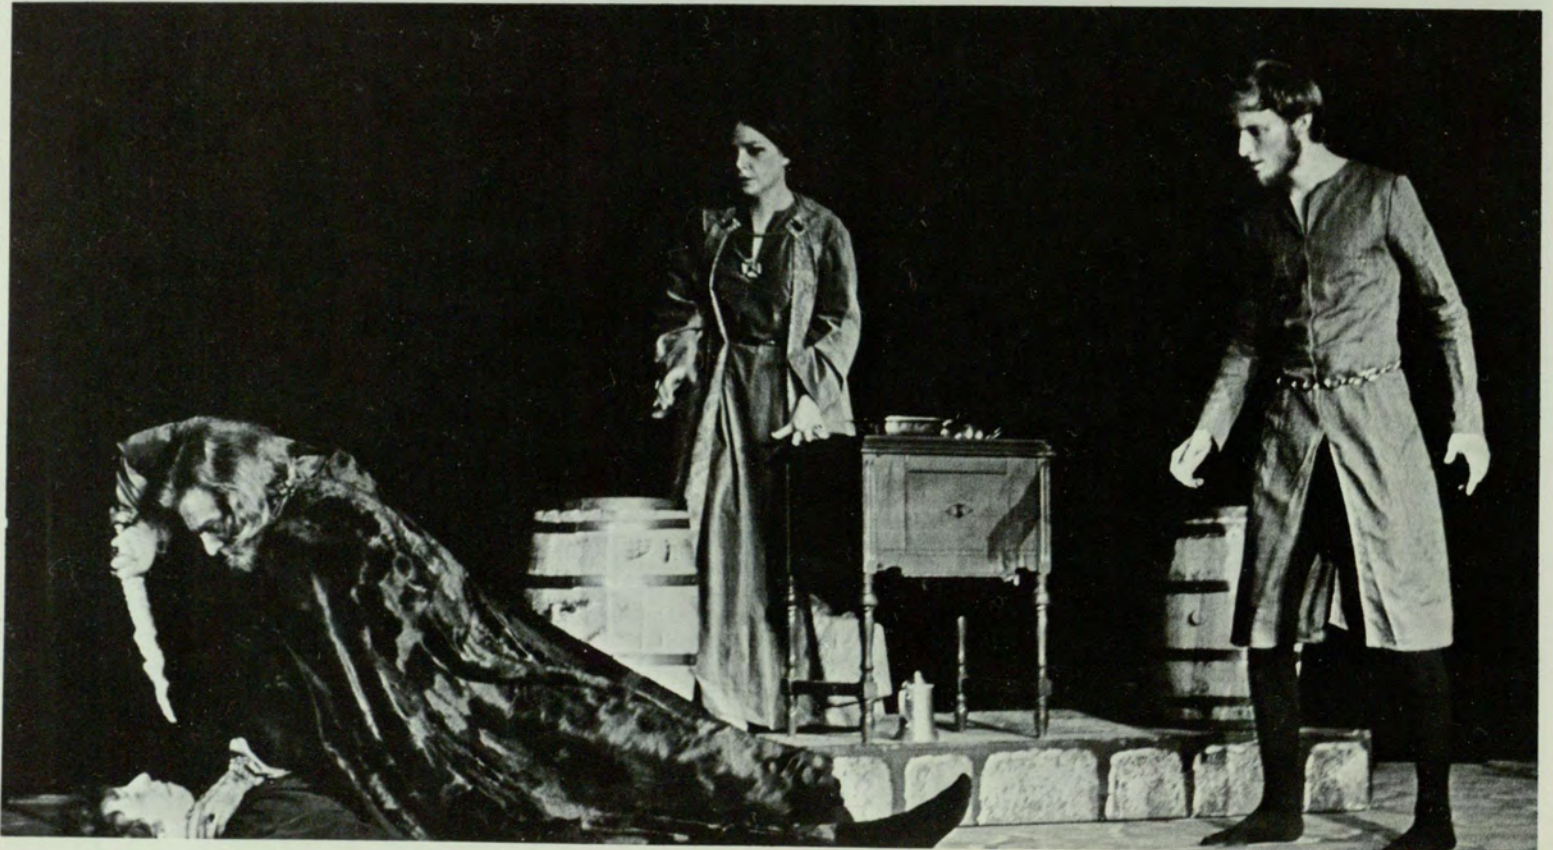

GSU Players Present LION IN WINTER

Lion in Winter

Cast

Richard Adams	RICHARD
Georgia Bedford	ALAIS
Ed Cook	JOHN
Stuart Culpepper	HENRY II
Dan Green	PHILIP
Tom Nerney	GEOFFREY
Nancy Noblin	ELEANOR

James E. Sligh, Director